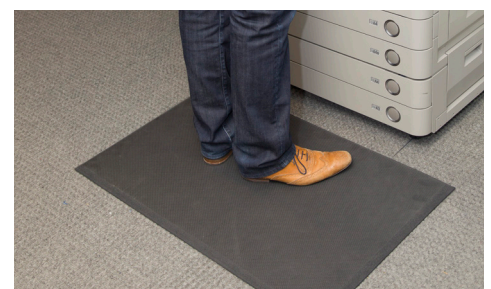

Complete Comfort Mat

Anti-Fatigue Mats • Indoor/Outdoor

Complete Comfort mats are ergonomically superior anti-fatigue mats designed for dry or damp environments.

- **COMFORTABLE** | 16mm thick nitrile-blended foam provides superior anti-fatigue properties.
- **CLEAN** | Anti-microbial treatment provides lifetime protection from odors and degradation.
- **SAFE** | Beveled edges provide a safe transition from floor to mat; certified high traction by the National Floor Safety Institute (NFSI).
- **EASY TO CLEAN** | Lightweight and flexible for easy handling and cleaning. Grease and oil resistant; chemical resistant.

Complete Comfort

Anti-Fatigue Mats • Indoor/Outdoor

Standard Sizes (cm)

60x90

90x150

90x300

Size Tolerance: +/- 5%

Special sizes available: Width 90 cm Length up to 2200 (in 10 cm increments)

Launderable

Beveled edges

Thickness 13 mm

Specifications

Type:	Nitrile Rubber High-Density Closed Cell Foam
Thickness:	16 mm
Durometer:	50 - 55