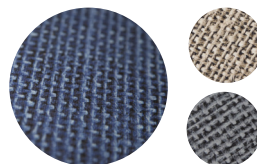

Desk Chair Mats

Specialty Mats • Indoor

The beauty of an accent rug meets the functionality of a chair mat. Designed for use on hard floors, M+A Desk Chair Mats not only help protect your floor, they add some visual interest to your office space. Ditch the boring plastic mat for a beautiful design that won't crack and split like vinyl mats.

- **Glides Easily** – Your chair will glide easily over the firm but beautiful surface.
- **Skid-Resistant Floor Protection** – The durable rubber backing protects your floors and keeps your mat from sliding.
- **Easy to Clean** – The stain-resistant PET surface can be vacuumed and/or wiped clean with mild detergent.
- **High-definition printing** makes the mats uniquely reminiscent of different woven fabrics; Astella mimics a cross-hatch woven fabric; Stonewash looks like well-worn denim; Stratford offers a classic linen look.
- Each design is available in three colors - blue, grey and khaki.
- **Designed for placement on hard floors** (will work on low-pile carpet, but not designed for anything softer).

Astella

Stratford

Colors may vary due to inconsistencies of various display monitors or printers (if you're viewing a printed version of this document). Color images are intended to be used as a guide only.

Stratford navy: 3319706

Stratford khaki: 3319704

Stratford grey: 3260135

Specifications

Carpet: (Soft) Knitted Polyester upper layer

Rubber: SBR Rubber bottom layer

Thickness: 4 mm

Weight: 3,6 kg