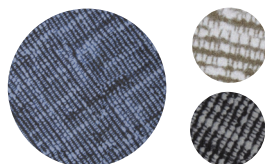

Desk Chair Mats

Specialty Mats • Indoor

The beauty of an accent rug meets the functionality of a chair mat. Designed for use on hard floors, M+A Desk Chair Mats not only help protect your floor, they add some visual interest to your office space. Ditch the boring plastic mat for a beautiful design that won't crack and split like vinyl mats.

- **Glides Easily** – Your chair will glide easily over the firm but beautiful surface.
- **Skid-Resistant Floor Protection** – The durable rubber backing protects your floors and keeps your mat from sliding.
- **Easy to Clean** – The stain-resistant PET surface can be vacuumed and/or wiped clean with mild detergent.
- **High-definition printing** makes the mats uniquely reminiscent of different woven fabrics; Astella mimics a cross-hatch woven fabric; Stonewash looks like well-worn denim; Stratford offers a classic linen look.
- Each design is available in three colors - blue, grey and khaki.
- **Designed for placement on hard floors** (will work on low-pile carpet, but not designed for anything softer).

Astella

Stratford

Colors may vary due to inconsistencies of various display monitors or printers (if you're viewing a printed version of this document). Color images are intended to be used as a guide only.

Stratford navy: 3319706

Stratford khaki: 3319704

Stratford grey: 3260135

Specifications

Carpet: (Soft) Knitted Polyester upper layer

Rubber: SBR Rubber bottom layer

Thickness: 4 mm

Weight: 3,6 kg