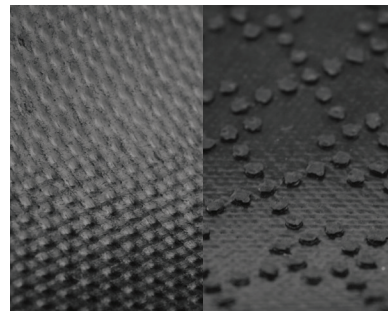

Bartex Cotton Mats

Entrance Mats • Indoor

Bartex Cotton mats feature a slip-resistant rubber backing and a highly absorbent cotton carpet surface designed to stop dust, dirt, and moisture at your door and provide a safe walking surface

- 100% cotton offers excellent absorption and dust control properties.
- Recommended for indoor commercial use at entryways, in lobbies, at front desks or anywhere additional traction or moisture control is needed.
- 100% Nitrile Rubber backing prevents curling and cracking in all types of weather.

Bartex™ Cotton Mats

Entrance Mats • Indoor

Standard Sizes (cm)

60x85	120x180
75x85	120x200
80x120	120x240
85x150	150x200
85x300	150x300

Maximum size: 240 x 550 cm - 200 x 1000 cm
Size Tolerance: +/- 2%

100% Cotton

Reinforced rubber edges

Smooth or claw backing

grey

blue

brown

Specifications

Yarn: 100% Cotton KCT2

Carpet weight: 930g/m²