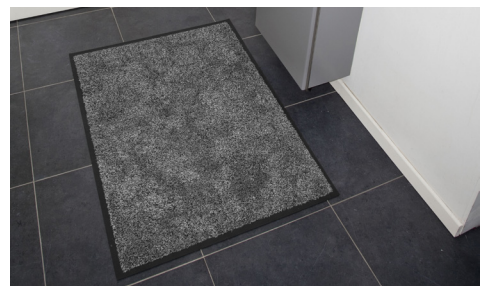

Bartex Cotton Mats

Entrance Mats • Indoor

Bartex Cotton mats feature a slip-resistant rubber backing and a highly absorbent cotton carpet surface designed to stop dust, dirt, and moisture at your door and provide a safe walking surface

- 100% cotton offers excellent absorption and dust control properties.
- Recommended for indoor commercial use at entryways, in lobbies, at front desks or anywhere additional traction or moisture control is needed.
- 100% Nitrile Rubber backing prevents curling and cracking in all types of weather.

Bartex™ Cotton Mats

Entrance Mats • Indoor

Standard Sizes (cm)

60x85	120x180
75x85	120x200
80x120	120x240
85x150	150x200
85x300	150x300

Maximum size: 240 x 550 cm - 200 x 1000 cm
Size Tolerance: +/- 2%

100% Cotton