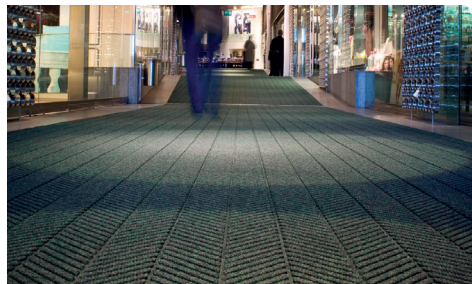

## Specialty Mats • Indoor

WaterHog Rollgoods are designed to provide scalable flooring solutions for large areas.

- 100% recycled fabric surface will not fade in the sun or rot in wet conditions.
- 100% resistant to bleach and sunlight.
- Heavy-Duty rubber backing is made from 20% recycled rubber content and stays in place.
- Exclusive rubber reinforced bi-level herringbone pattern effectively stores dirt and moisture beneath shoe level.

### Specifications

Backing options: Smooth

Labeling options: Unavailable

Backing:

Type: 100% SBR Rubber (20% Recycled Content)

Border Thickness: 1.7 mm

Rubber Nubs: 4.83 mm

Surface: