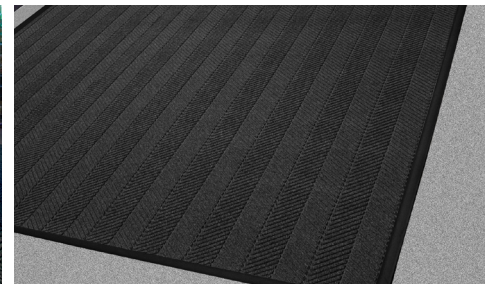

## Specialty Mats • Indoor

WaterHog Rollgoods are designed to provide scalable flooring solutions for large areas.

- 100% recycled fabric surface will not fade in the sun or rot in wet conditions.
- 100% resistant to bleach and sunlight.
- Heavy-Duty rubber backing is made from 20% recycled rubber content and stays in place.
- Exclusive rubber reinforced bi-level herringbone pattern effectively stores dirt and moisture beneath shoe level.

### Specifications

Backing options: Smooth

Labeling options: Unavailable

Backing:

Type: 100% SBR Rubber (20% Recycled Content)

Border Thickness: 1.7 mm

Rubber Nubs: 4.83 mm

Surface: