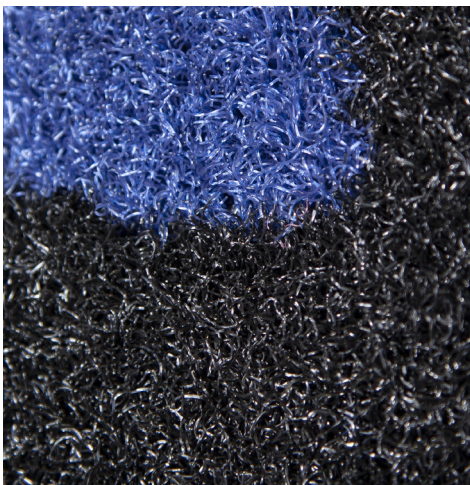

OptiBrush

Logo Mats • Outdoor

Optibrush mats feature your custom logo or artwork on durable nylon monofibers. Combine maximum of 3 colours for the artwork.

- Durable Nylon Brush monofibers make for excellent scraping action.
- Solution Dyed fibers for 100% UV-resistance.
- Bleach and chemical resistant.
- Optional drainage holes allow for excellent drainage.

OptiBrush

Logo Mats • Outdoor

Standard Sizes (cm)

60x85	120x200
75x85	120x240
80x120	150x200
85x150	150x250
85x300	150x300
120x180	

Maximum size: 200 cm x 1000 cm or 200 cm x 550 cm
 Maximum 3 colours per design
 Size Tolerance: +/- 2%

100% Nylon Carpet

Reinforced rubber edges

Claw backing - Drainage holes

B305

B421

B312

B417

B523

Specifications

Yarn: Coarse continuous filament Solution Dyed Nylon

Carpet weight: 1.300 g/m²

Rubber: 100% Nitrile EXS™ thickness 2,9mm

Total weight: 5,20 kg/m²