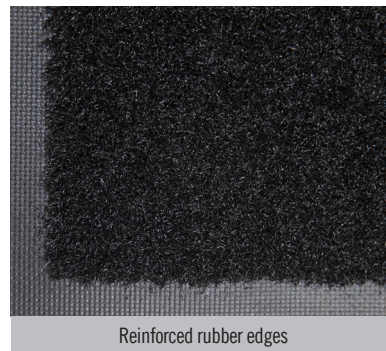

OptiBrush

Logo Mats • Outdoor

Optibrush mats feature your custom logo or artwork on durable nylon monofibers. Combine maximum of 3 colours for the artwork.

- Durable Nylon Brush monofibers make for excellent scraping action.
- Solution Dyed fibers for 100% UV-resistance.
- Bleach and chemical resistant.
- Optional drainage holes allow for excellent drainage.

OptiBrush

Logo Mats • Outdoor

Standard Sizes (cm)

60x85	120x200
75x85	120x240
80x120	150x200
85x150	150x250
85x300	150x300
120x180	

Maximum size: 200 cm x 1000 cm or 200 cm x 550 cm
 Maximum 3 colours per design
 Size Tolerance: +/- 2%

100% Nylon Carpet

Reinforced rubber edges

Claw backing - Drainage holes

B305

B421

B312

B417

B523