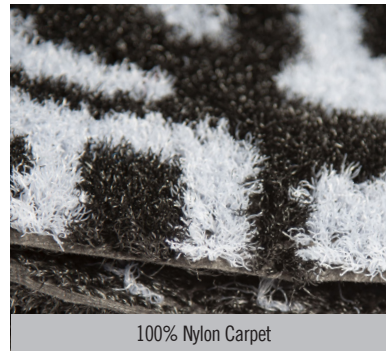

OptiBrush

Logo Mats • Outdoor

Optibrush mats feature your custom logo or artwork on durable nylon monofibers. Combine maximum of 3 colours for the artwork.

- Durable Nylon Brush monofibers make for excellent scraping action.
- Solution Dyed fibers for 100% UV-resistance.
- Bleach and chemical resistant.
- Optional drainage holes allow for excellent drainage.

OptiBrush

Logo Mats • Outdoor

Standard Sizes (cm)

60x85	120x200
75x85	120x240
80x120	150x200
85x150	150x250
85x300	150x300
120x180	

Maximum size: 200 cm x 1000 cm or 200 cm x 550 cm
 Maximum 3 colours per design
 Size Tolerance: +/- 2%

100% Nylon Carpet

Reinforced rubber edges

Claw backing - Drainage holes

B305

B421

B312

B417

B523