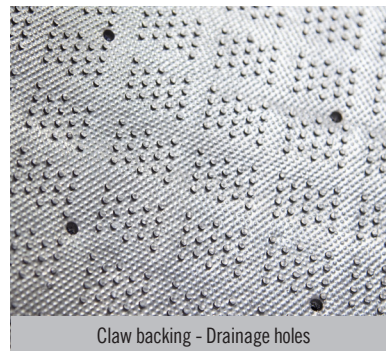

OptiBrush

Logo Mats • Outdoor

Optibrush mats feature your custom logo or artwork on durable nylon monofibers. Combine maximum of 3 colours for the artwork.

- Durable Nylon Brush monofibers make for excellent scraping action.
- Solution Dyed fibers for 100% UV-resistance.
- Bleach and chemical resistant.
- Optional drainage holes allow for excellent drainage.

OptiBrush

Logo Mats • Outdoor

Standard Sizes (cm)

60x85	120x200
75x85	120x240
80x120	150x200
85x150	150x250
85x300	150x300
120x180	

Maximum size: 200 cm x 1000 cm or 200 cm x 550 cm
 Maximum 3 colours per design
 Size Tolerance: +/- 2%

100% Nylon Carpet

Reinforced rubber edges

Claw backing - Drainage holes

B305

B421

B312

B417

B523