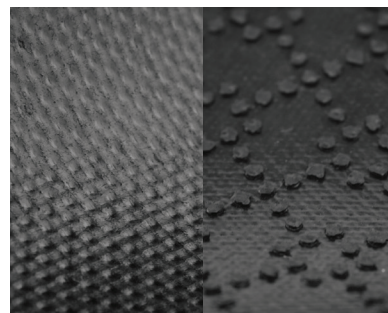

ColorStar® Entrance Floor Mat

Logo Mats • Indoor

ColorStar mats feature your custom logo or artwork digitally printed on ECO-friendly PET carpet. Choose from 66 standard color options

- Yarn contains 100% post-consumer recycled content.
- Photographic Print Quality.
- Incredible stain resistance: no cross staining, easy to clean.
- Produced within 24 hours.

ColorStar® Entrance Floor Mat

Logo Mats • Indoor

100% PET Carpet

Reinforced rubber edges

Smooth or claw backing

Standard Sizes (cm)

60x85	115x250
75x85	115x300
85x115	150x200
85x150	150x240
85x300	150x250
115x180	150x300
115x200	200x200
115x240	200x300

Maximum size: 200 cm x 550 cm
Size Tolerance: +/- 2%

Specifications

- Yarn:** Continuous filament PET yarn with 100% post-consumer recycled content
- Carpet weight:** 900 g/m²
- Rubber:** Nitrile EXST™ (border 2,5mm/center 1,5mm)
- Total weight:** 2,90 kg/m²
- Also available in 3mm rubber backing