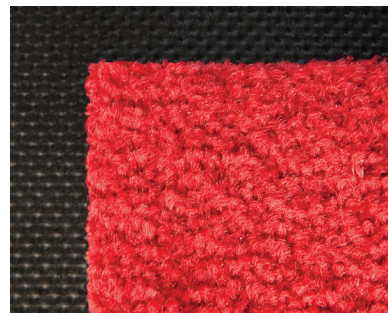

ColorStar® Entrance Floor Mat

Logo Mats • Indoor

ColorStar mats feature your custom logo or artwork digitally printed on ECO-friendly PET carpet. Choose from 66 standard color options

- Yarn contains 100% post-consumer recycled content.
- Photographic Print Quality.
- Incredible stain resistance: no cross staining, easy to clean.
- Produced within 24 hours.

ColorStar® Entrance Floor Mat

Logo Mats • Indoor

100% PET Carpet

Reinforced rubber edges

Smooth or claw backing

Standard Sizes (cm)

60x85	115x250
75x85	115x300
85x115	150x200
85x150	150x240
85x300	150x250
115x180	150x300
115x200	200x200
115x240	200x300

Maximum size: 200 cm x 550 cm
Size Tolerance: +/- 2%

Specifications

- Yarn:** Continuous filament PET yarn with 100% post-consumer recycled content
- Carpet weight:** 900 g/m²
- Rubber:** Nitrile EXST™ (border 2,5mm/center 1,5mm)
- Total weight:** 2,90 kg/m²
- Also available in 3mm rubber backing