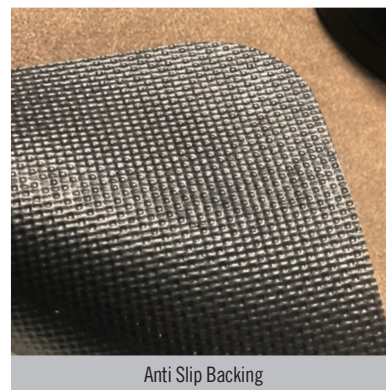

Anti Slip Backing

Specifications

Carpet: Brush Knitted Polyester F/C Printed Surface

Rubber: Nitrile Rubber

Thickness: 1 mm

Border Width: 12 mm

Available with and without rubber border